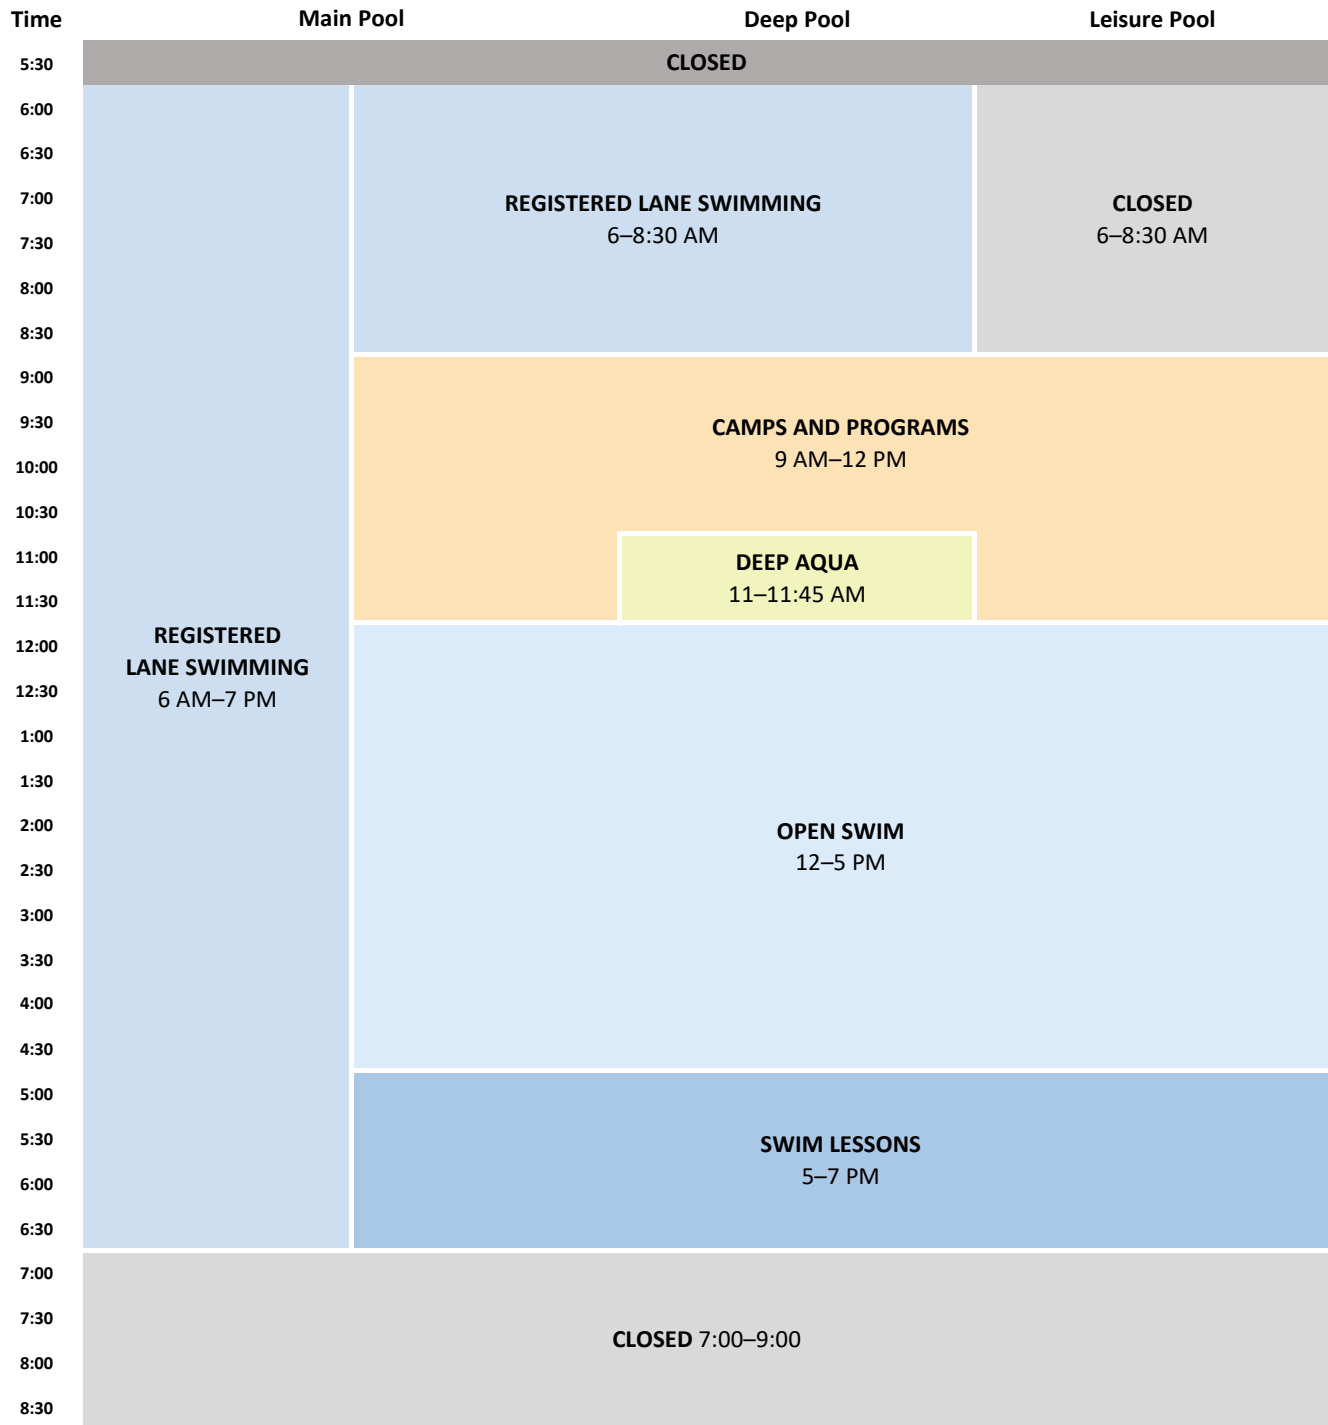

Summer Pool Schedule (Monday)

Time	Main Pool	Deep Pool	Leisure Pool
5:30	CLOSED		
6:00	REGISTERED LANE SWIMMING 6 AM–7 PM	REGISTERED LANE SWIMMING 6–8:30 AM	CLOSED 6–8:30 AM
6:30			
7:00			
7:30			
8:00			
8:30			
9:00		CAMP AND PROGRAMS 9 AM–12 PM	
9:30			
10:00			
10:30			
11:00		SHALLOW AQUA 11–11:45 AM	
11:30			
12:00		OPEN SWIM 12–5 PM	
12:30			
1:00			
1:30			
2:00			
2:30			
3:00			
3:30			
4:00			
4:30			
5:00		SWIM LESSONS 5–7 PM	
5:30			
6:00			
6:30			
7:00	CLOSED 7:00–9:00		
7:30			
8:00			
8:30			

Lanes may change due to operational necessity

Summer Pool Schedule (Tuesday & Wednesday)

Lanes may change due to operational necessity

Summer Pool Schedule (Thursday)

Time	Main Pool	Deep Pool	Leisure Pool
5:30	CLOSED		
6:00	REGISTERED LANE SWIMMING 6 AM–7 PM	REGISTERED LANE SWIMMING 6–8:30 AM	CLOSED 6–8:30 AM
6:30			
7:00			
7:30			
8:00	REGISTERED LANE SWIMMING 6 AM–7 PM	CAMP AND PROGRAMS 9 AM–12 PM	CLOSED 6–8:30 AM
8:30			
9:00			
9:30			
10:00	REGISTERED LANE SWIMMING 6 AM–7 PM	OPEN SWIM 12–5 PM	CLOSED 6–8:30 AM
10:30			
11:00			
11:30			
12:00	REGISTERED LANE SWIMMING 6 AM–7 PM	SWIM LESSONS 5–7 PM	CLOSED 6–8:30 AM
12:30			
1:00			
1:30			
2:00	REGISTERED LANE SWIMMING 6 AM–7 PM	DEEP AQUA 7–7:45 PM	CLOSED 6–8:30 AM
2:30			
3:00			
3:30			
4:00	REGISTERED LANE SWIMMING 6 AM–7 PM	CLOSED	CLOSED 6–8:30 AM
4:30			
5:00			
5:30			
6:00	REGISTERED LANE SWIMMING 6 AM–7 PM	CLOSED	CLOSED 6–8:30 AM
6:30			
7:00			
7:30			
8:00	CLOSED 7:00–9:00	CLOSED	CLOSED 6–8:30 AM
8:30			

Lanes may change due to operational necessity

POOL SCHEDULE (Saturday & Sunday)

Time	Main Pool	Deep Pool	Leisure Pool				
9:00	REGISTERED LANE SWIMMING 9 AM–5 PM	REGISTERED LANE SWIM 9–9:30 AM	CLOSED 9–9:30 AM				
9:30		SWIM LESSONS 9 AM–12 PM					
10:00							
10:30							
11:00							
11:30							
12:00					OPEN SWIM 12–5 PM		
12:30							
1:00							
1:30							
2:00							
2:30							
3:00							
3:30							
4:00							
4:30							
5:00							