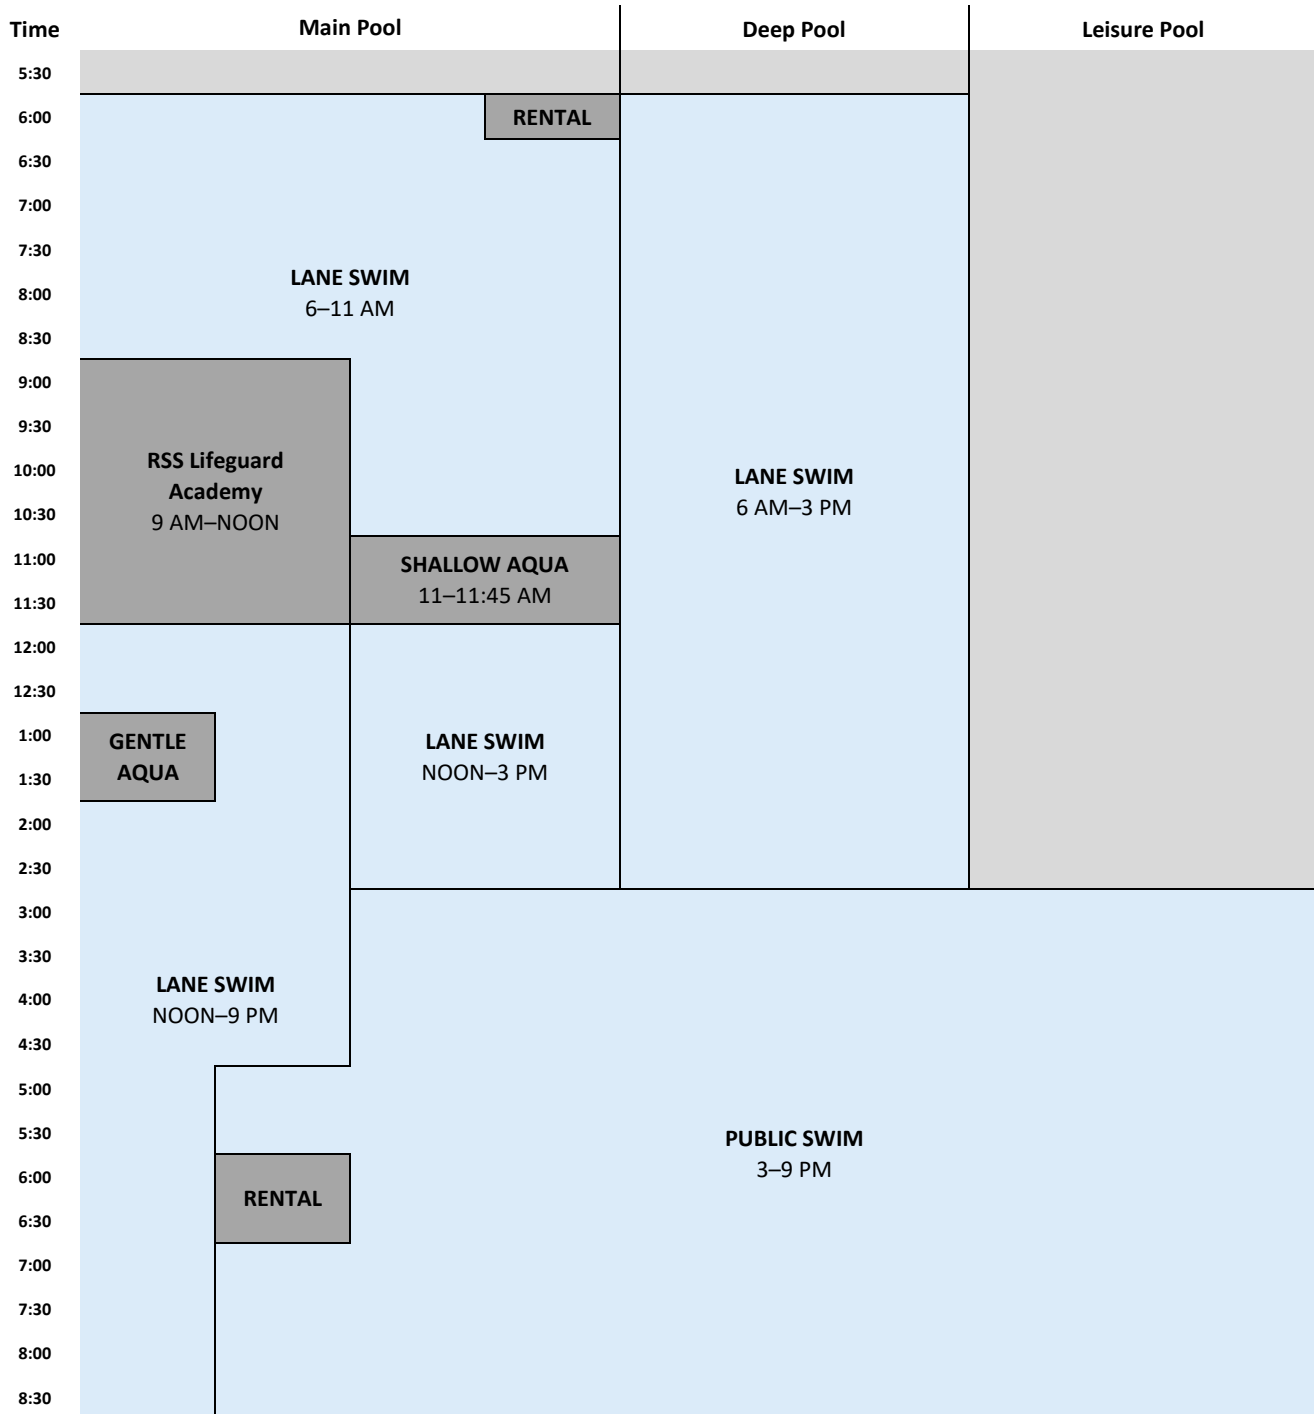

Lanes may change due to operational necessity

- Drop-ins welcome (light blue background)
- Area closed (light grey background)
- Registered or private program (dark grey background)

POOL SCHEDULE (Wednesday)

Lanes may change due to operational necessity

-  Drop-ins welcome (light blue background)
-  Area closed (light grey background)
-  Registered or private program (dark grey background)

POOL SCHEDULE (Friday)