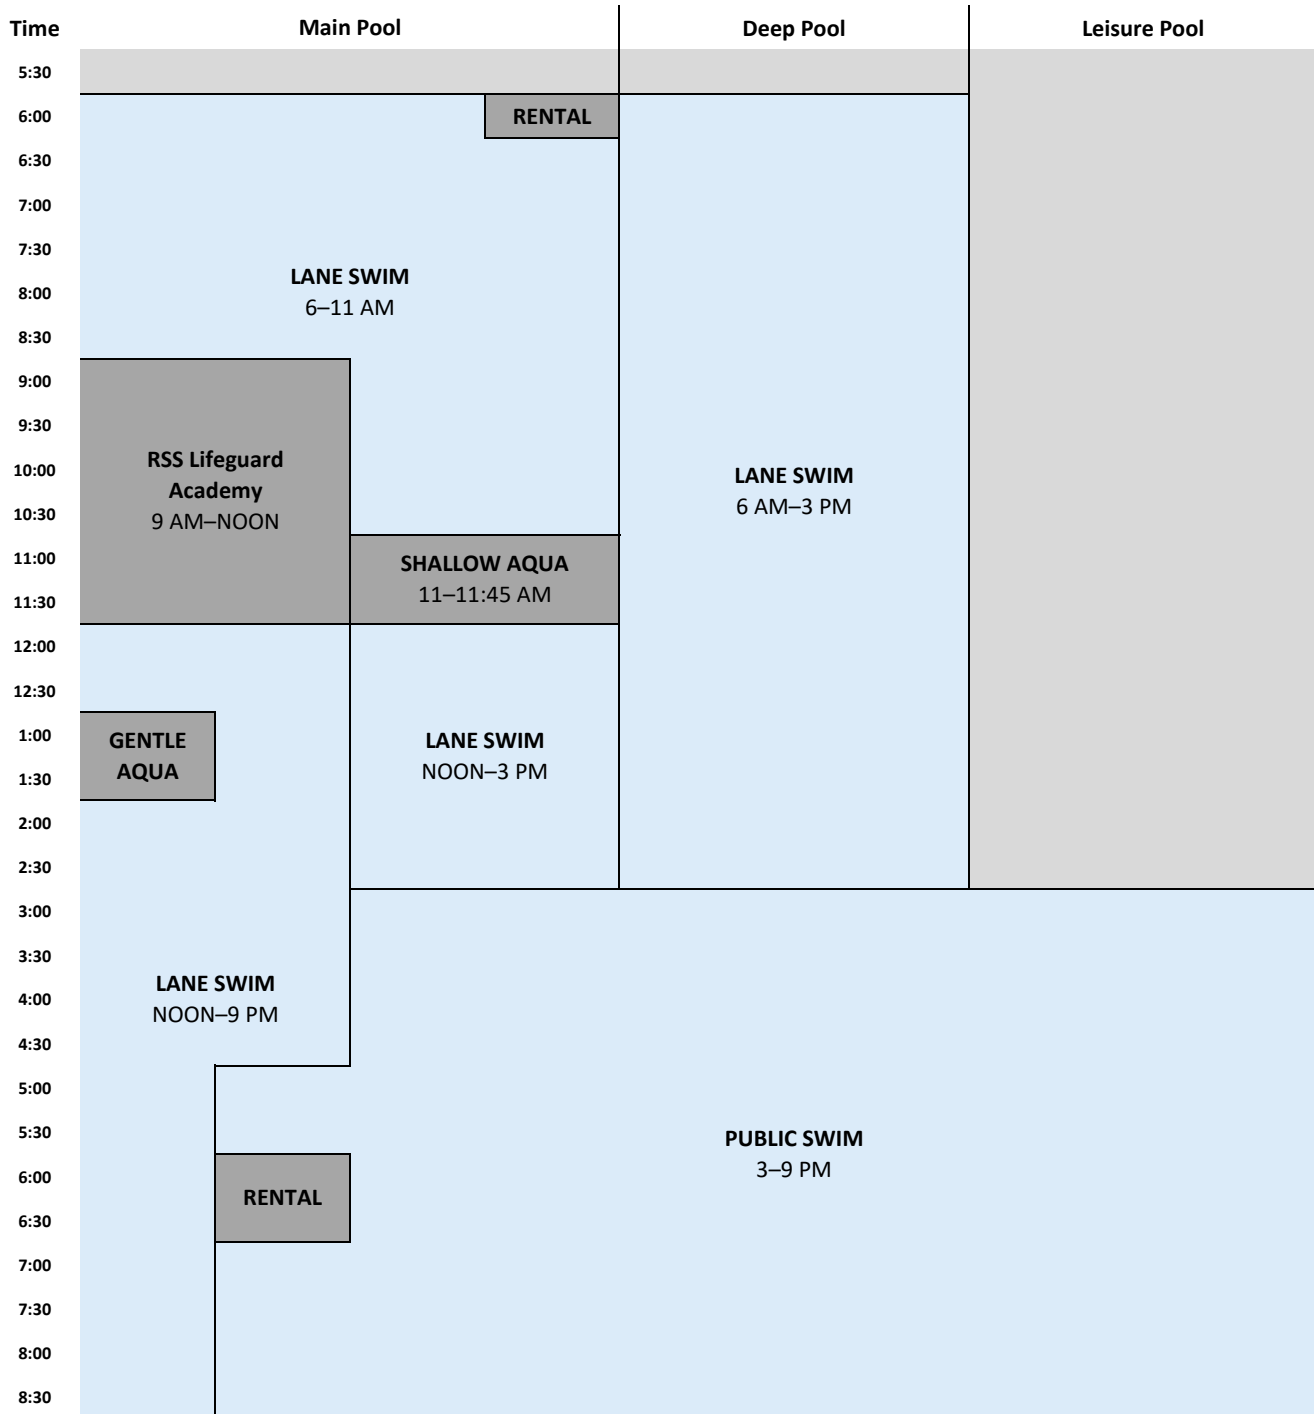

Lanes may change due to operational necessity

- Drop-ins welcome (light blue background)
- Area closed (light grey background)
- Registered or private program (dark grey background)

POOL SCHEDULE (Wednesday)

Lanes may change due to operational necessity

- Drop-ins welcome (light blue background)
- Area closed (light grey background)
- Registered or private program (dark grey background)

POOL SCHEDULE (Friday)