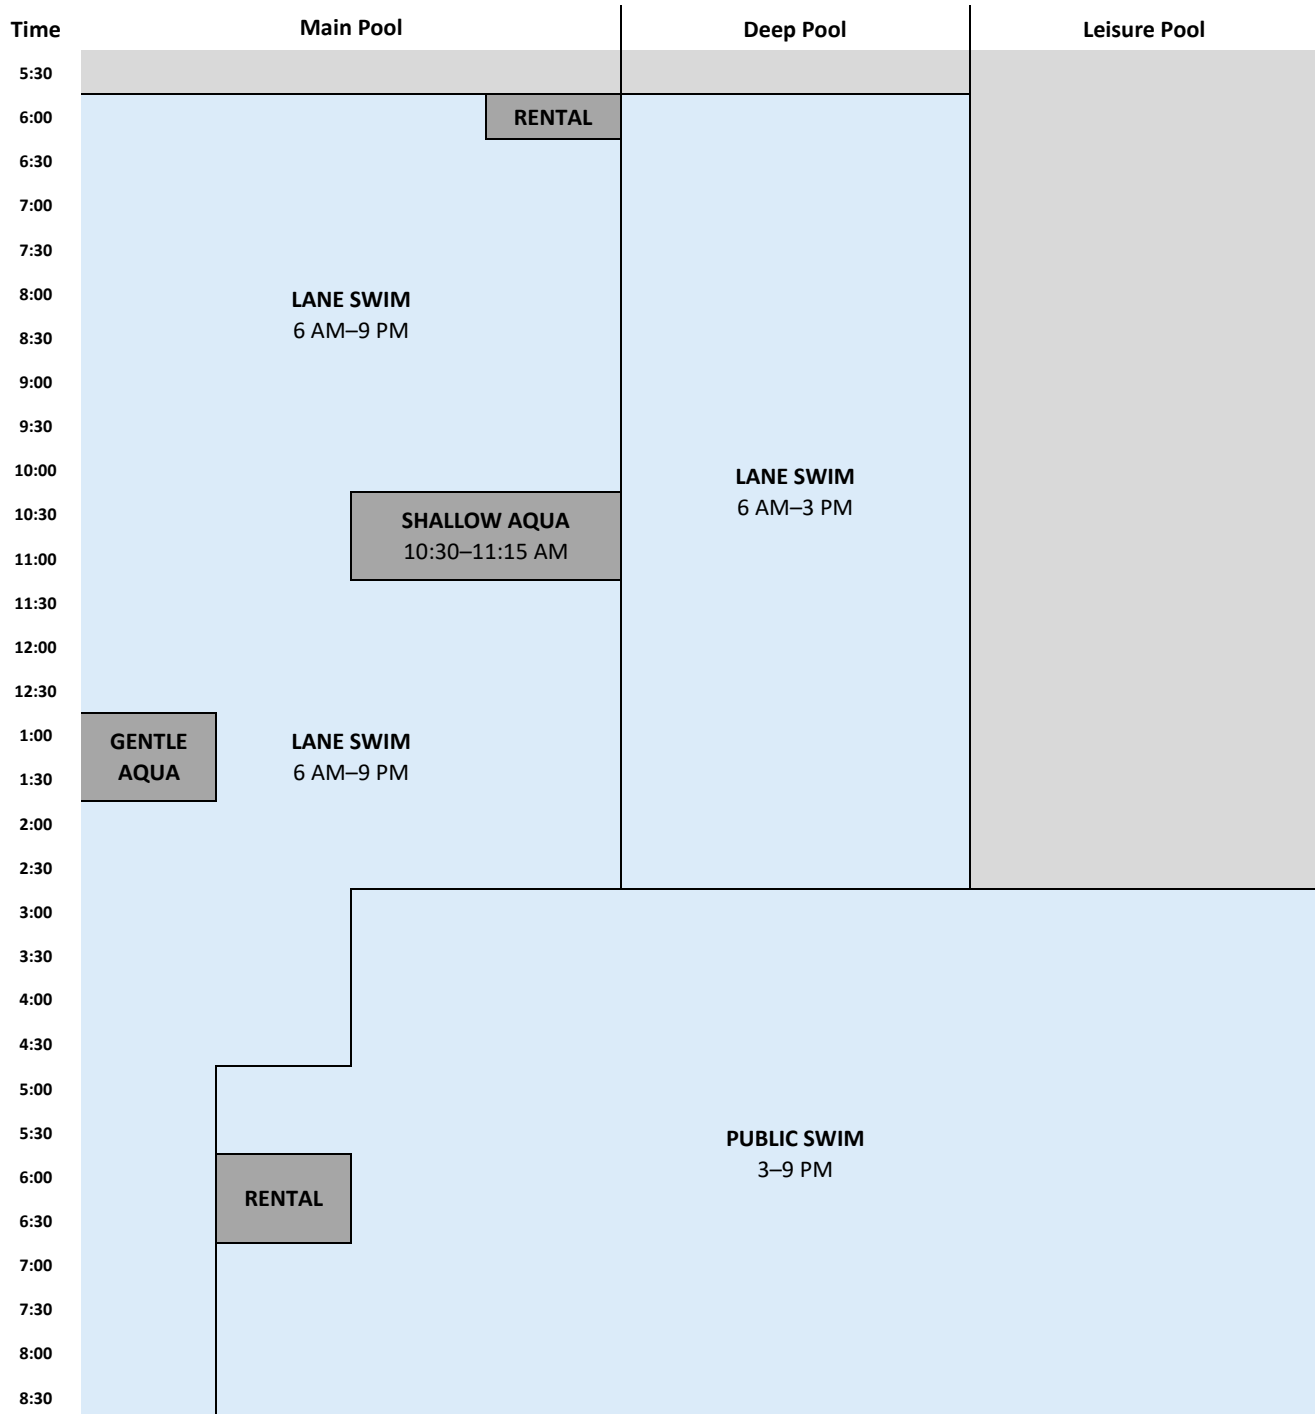

Lanes may change due to operational necessity

-  Drop-ins welcome (light blue background)
-  Area closed (light grey background)
-  Registered or private program (dark grey background)

# POOL SCHEDULE (Wednesday)

Time	Main Pool	Deep Pool	Leisure Pool
5:30			
6:00			
6:30			
7:00			
7:30			
8:00			
8:30			
9:00			
9:30			
10:00			
10:30			
11:00			
11:30			
12:00			
12:30			
1:00			
1:30			
2:00			
2:30			
3:00			
3:30			
4:00			
4:30			
5:00			
5:30			
6:00			
6:30			
7:00			
7:30			
8:00			
8:30			

# POOL SCHEDULE (Friday)

Lanes may change due to operational necessity

- Drop-ins welcome (light blue background)
- Area closed (light grey background)
- Registered or private program (dark grey background)