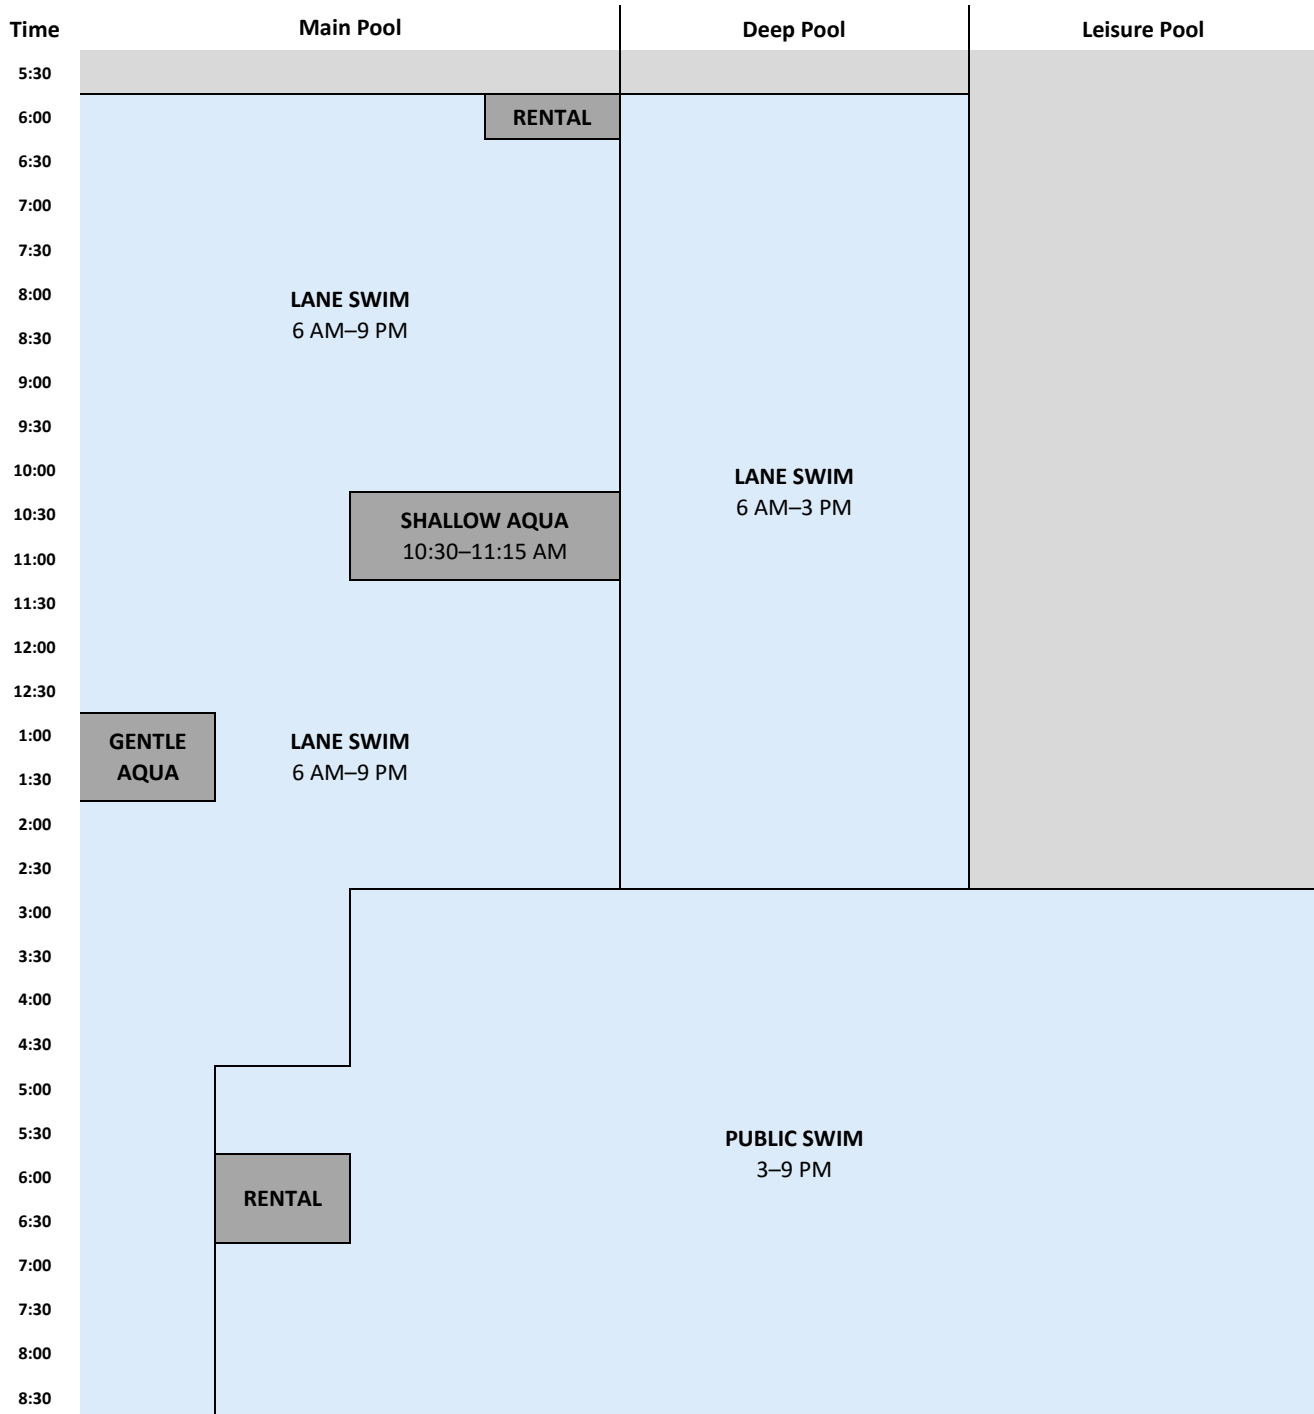

Lanes may change due to operational necessity

-  Drop-ins welcome (light blue background)
-  Area closed (light grey background)
-  Registered or private program (dark grey background)

POOL SCHEDULE (Wednesday)

Time	Main Pool	Deep Pool	Leisure Pool
5:30			
6:00			
6:30			
7:00			
7:30			
8:00			
8:30			
9:00			
9:30			
10:00			
10:30			
11:00			
11:30			
12:00			
12:30			
1:00			
1:30			
2:00			
2:30			
3:00			
3:30			
4:00			
4:30			
5:00			
5:30			
6:00			
6:30			
7:00			
7:30			
8:00			
8:30			

Lanes may change due to operational necessity

-  Drop-ins welcome (light blue background)
-  Area closed (light grey background)
-  Registered or private program (dark grey background)

POOL SCHEDULE (Friday)